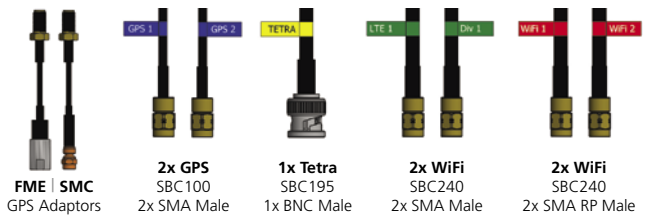

Suitable Antenna Kits IBR900 & Tetra 7 in 1

Part No.	Variant
SK0200260	Mallard 7 in 1 Black - LTE 2x2 MiMo 5G 4G 3G 2G, 2x2 MiMo WiFi 2x GPS & 1x Tetra. Inc 5m Coax Cables
SK0200320	Mallard 7 in 1 White - LTE 2x2 MiMo 5G 4G 3G 2G, 2x2 MiMo WiFi 2x GPS & 1x Tetra. Inc 5m Coax Cables

*Other antenna options are available for this router. Please contact us for more information.

Subject to change without prior notice.