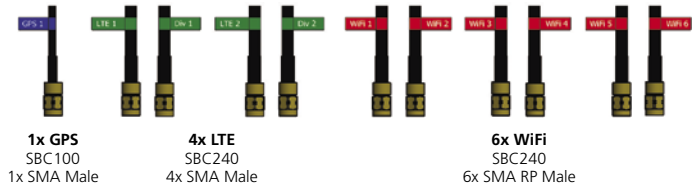

### Suitable Antenna Kits IBR900 & Tetra 7 in 1

Part No.	Variant
<b>SK0200260</b>	Mallard 7 in 1 Black - LTE 2x2 MiMo 5G 4G 3G 2G, 2x2 MiMo WiFi 2x GPS & 1x Tetra. Inc 5m Coax Cables
<b>SK0200320</b>	Mallard 7 in 1 White - LTE 2x2 MiMo 5G 4G 3G 2G, 2x2 MiMo WiFi 2x GPS & 1x Tetra. Inc 5m Coax Cables

\*Other antenna options are available for this router. Please contact us for more information.

Subject to change without prior notice.

Routers

Cradlepoint COR IBR1700

Suitable Antenna Kits  
IBR1700 11 in 1

Part No.	Variant
SK0200610	Sandcastle 11 in 1 Black - LTE 4x4 MiMo 5G 4G 3G 2G, 6x6 WiFi 1x GPS. Inc 5m Coax Cables
SK0200660	Sandcastle 11 in 1 White- LTE 4x4 MiMo 5G 4G 3G 2G, 6x6 WiFi 1x GPS. Inc 5m Coax Cables