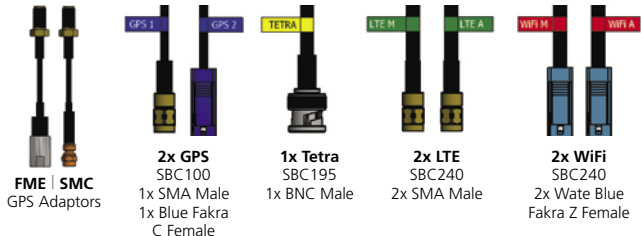

Suitable Antenna Kits  
IBR1700 & Tetra 13 in 1

Part No.	Variant
SK0200710	Sandcastle 13 in 1 Black - LTE 4x4 MiMo 5G 4G 3G 2G, 6x6 WiFi 2x GPS & 1x Tetra. Inc 5m Coax Cables
SK0200760	Sandcastle 13 in 1 White - LTE 4x4 MiMo 5G 4G 3G 2G, 6x6 WiFi 2x GPS & 1x Tetra. Inc 5m Coax Cables

\*Other antenna options are available for this router. Please contact us for more information.

Subject to change without prior notice.

Vehicle Technology  
Handsfree R5

Suitable Antenna Kits  
RS 5 in 1

Part No.	Variant
SK022265	Mallard 5 in 1 Black - LTE 2x2 MiMo 5G 4G 3G 2G, 2x2 MiMo WiFi & 1x GPS. Inc 5m Coax Cables
SK022264	Mallard 5 in 1 White - LTE 2x2 MiMo 5G 4G 3G 2G, 2x2 MiMo WiFi & 1x GPS. Inc 5m Coax Cables

Suitable Antenna Kits  
RS & Tetra 7 in 1

Part No.	Variant
SK021996	Mallard 7 in 1 Black - LTE 2x2 MiMo 5G 4G 3G 2G, 2x2 MiMo WiFi 2x GPS & 1x Motorola Tetra. Inc 5m Coax Cables
SK021995	Mallard 7 in 1 White - LTE 2x2 MiMo 5G 4G 3G 2G, 2x2 MiMo WiFi 2x GPS & 1x Motorola Tetra. Inc 5m Coax Cable