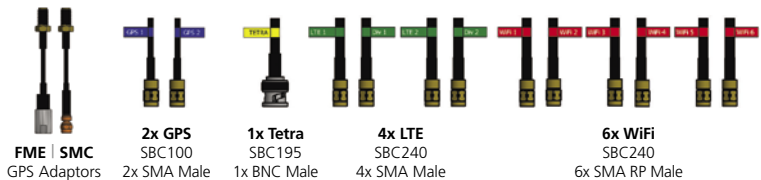

Suitable Antenna Kits
IBR1700 & Tetra 13 in 1

Part No.	Variant
SK0200710	Sandcastle 13 in 1 Black - LTE 4x4 MiMo 5G 4G 3G 2G, 6x6 WiFi 2x GPS & 1x Tetra. Inc 5m Coax Cables
SK0200760	Sandcastle 13 in 1 White - LTE 4x4 MiMo 5G 4G 3G 2G, 6x6 WiFi 2x GPS & 1x Tetra. Inc 5m Coax Cables

*Other antenna options are available for this router. Please contact us for more information.

Subject to change without prior notice.