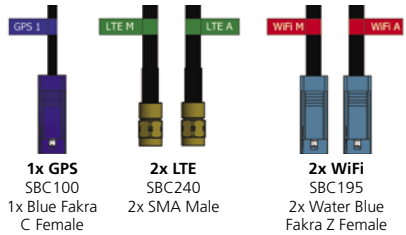

Part No.	Variant
SK0200610	Sandcastle 11 in 1 Black - LTE 4x4 MiMo 5G 4G 3G 2G, 6x6 WiFi 1x GPS. Inc 5m Coax Cables
SK0200660	Sandcastle 11 in 1 White- LTE 4x4 MiMo 5G 4G 3G 2G, 6x6 WiFi 1x GPS. Inc 5m Coax Cables

Suitable Antenna Kits  
IBR1700 & Tetra 13 in 1

Part No.	Variant
SK0200710	Sandcastle 13 in 1 Black - LTE 4x4 MiMo 5G 4G 3G 2G, 6x6 WiFi 2x GPS & 1x Tetra. Inc 5m Coax Cables
SK0200760	Sandcastle 13 in 1 White - LTE 4x4 MiMo 5G 4G 3G 2G, 6x6 WiFi 2x GPS & 1x Tetra. Inc 5m Coax Cables

\*Other antenna options are available for this router. Please contact us for more information.

Subject to change without prior notice.

Vehicle Technology  
Handsfree R5

Suitable Antenna Kits  
RS 5 in 1

Part No.	Variant
SK022265	Mallard 5 in 1 Black - LTE 2x2 MiMo 5G 4G 3G 2G, 2x2 MiMo WiFi & 1x GPS. Inc 5m Coax Cables
SK022264	Mallard 5 in 1 White - LTE 2x2 MiMo 5G 4G 3G 2G, 2x2 MiMo WiFi & 1x GPS. Inc 5m Coax Cables