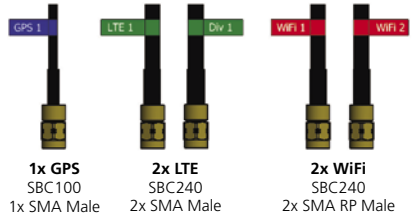

Suitable Antenna Kits IBR900 5 in 1

Part No.	Variant
SK0200140	Mallard 5 in 1 Black - LTE 2x2 MiMo 5G 4G 3G 2G, 2x2 MiMo WiFi & 1x GPS. Inc 5m Coax Cables
SK0200200	Mallard 5 in 1 White - LTE 2x2 MiMo 5G 4G 3G 2G, 2x2 MiMo WiFi & 1x GPS. Inc 5m Coax Cables