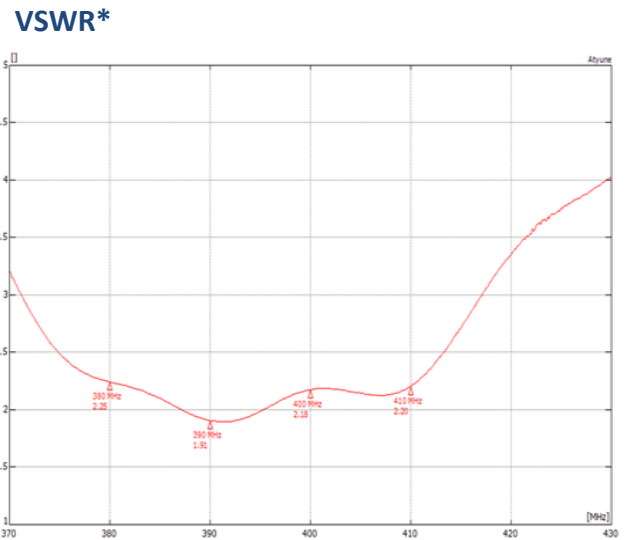

PNTBCXXX Supply & Modify Covert Kia Mk3 Shark Fin Antenna – 1 FUNCTION

This covert antenna is an authentic OEM Kia Mk3 Shark Fin Antenna. It is provided pre-painted to match the specific colour code of your vehicle. After painting, each antenna undergoes individual testing to ensure that the frequency performance remains unaffected by the finish.

The antenna features a 300mm RG316 low-loss cable extending from it. You can choose optional RF connectors when placing your order, and a full range of extension cable assemblies is available to meet your installation needs.

This antenna is available with various functions and frequencies, including GPS and WLAN. Please contact us for further information.

Technical Specifications*

| Band | TETRA | OEM Functions |
|-----------------------|---------------------|--|
| Frequency Range (MHz) | 380-410MHz | All OEM functions & connectors retained. |
| Input Power | 10W | |
| Gain | -4.8dBi | |
| Polarisation | Vertical | |
| VSWR | <2.5:1 | |
| Impedance | 50Ω | |
| Antenna Connection | SMA (m) 300mm RG316 | |
| Extension Lead | BNC (m) 5m SBC195 | |