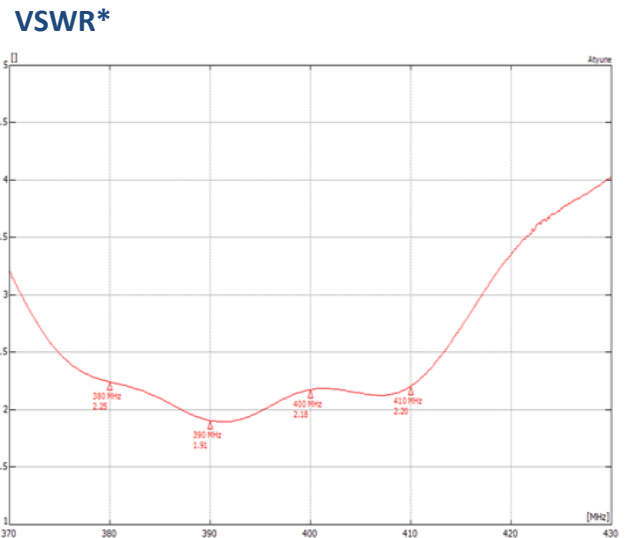

PNTBCXXX-X Supply & Modify Covert Kia Mk3 Shark Fin Antenna – 2 FUNCTIONS

This covert antenna is an authentic OEM Kia Mk3 Shark Fin Antenna. It is provided pre-painted to match the specific colour code of your vehicle. After painting, each antenna undergoes individual testing to ensure that the frequency performance remains unaffected by the finish.

The antenna features a 300mm RG316 low-loss cable extending from it. You can choose optional RF connectors when placing your order, and a full range of extension cable assemblies is available to meet your installation needs.

This antenna is available with various functions and frequencies, including WLAN and AM/FM. Please contact us for further information.

Technical Specifications*

Band	TETRA	GPS	OEM Functions
Frequency Range (MHz)	380-410MHz	1575-1609MHz	All OEM functions & connectors retained.
Input Power	10W	LNA Specification: GPS, QZSS, GLONASS, BeiDou, Galileo	
Gain	-4.8dBi	27dB	
Polarisation	Vertical	RHCP	
VSWR	<2.5:1	27dB	
Impedance	50Ω	50Ω	
Antenna Connection	SMA (m) 300mm RG316	Blue Fakra (m)	
Extension Lead	BNC (m) 5m SBC195	SMA Male 5m SBC195	
LNA Noise Figure	-	1.3dB	