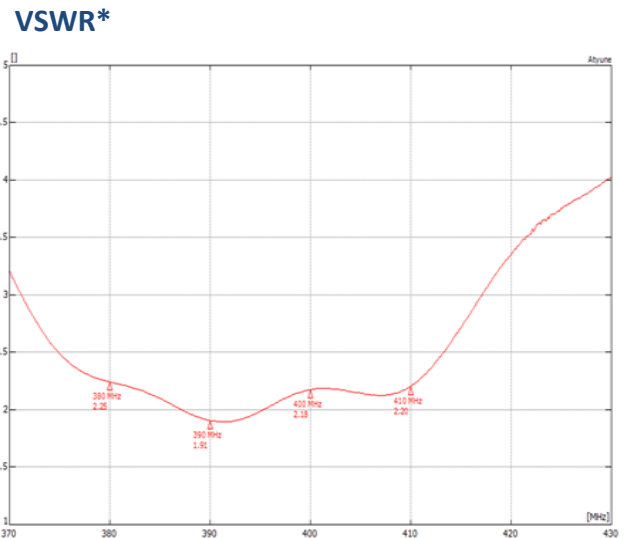

TBCXXXXX-X Supply & Modify Covert Mazda 3 Shark Fin Antenna – 2 FUNCTIONS

This covert antenna is an authentic OEM Mazda 3 Shark Fin Antenna. It is provided pre-painted to match the specific colour code of your vehicle. After painting, each antenna undergoes individual testing to ensure that the frequency performance remains unaffected by the finish.

The antenna features a 300mm RG316 low-loss cable extending from it. You can choose optional RF connectors when placing your order, and a full range of extension cable assemblies is available to meet your installation needs.

This antenna is available with various functions and frequencies, including WLAN and AM/FM. Please contact us for further information.

Technical Specifications*

| Band | TETRA | GPS | OEM Functions |
|-----------------------|---------------------|--|--|
| Frequency Range (MHz) | 380-410MHz | 1575-1609MHz | All OEM functions & connectors retained. |
| Input Power | 10W | LNA Specification: GPS, QZSS, GLONASS, BeiDou, Galileo | |
| Gain | -4.8dBi | 27dB | |
| Polarisation | Vertical | RHCP | |
| VSWR | <2.5:1 | 27dB | |
| Impedance | 50Ω | 50Ω | |
| Antenna Connection | SMA (m) 300mm RG316 | Blue Fakra (m) | |
| Extension Lead | BNC (m) 5m SBC195 | SMA Male 5m SBC195 | |
| LNA Noise Figure | - | 1.3dB | |