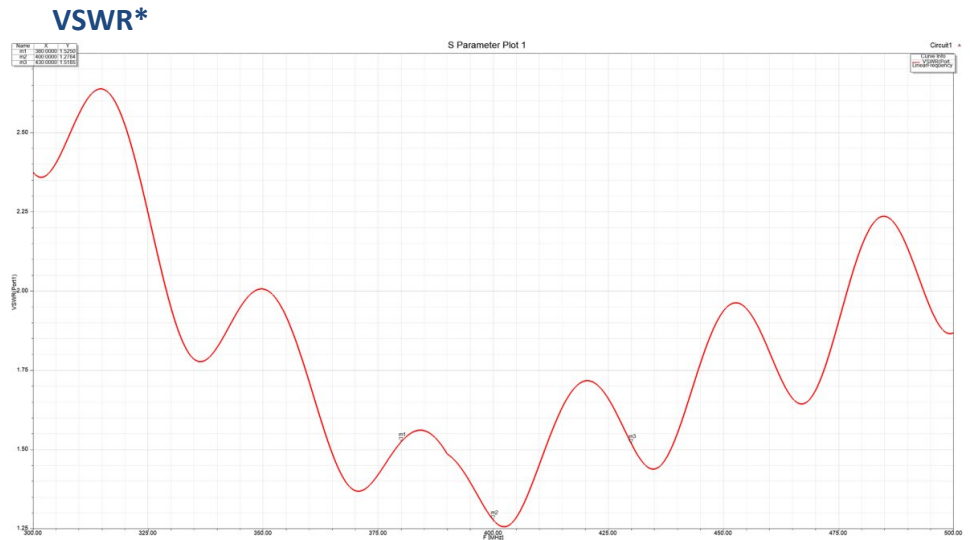

Supply & Modify Ford Focus Rear Whip Antenna – 1 FUNCTION

This **covert antenna modification** is for a genuine **OEM rear roof antenna** for the **Ford Focus model**, and can be fitted to most of their range of commercial vehicles. The antenna is a **rear centre roof panel mount antenna** with a single nut fitment and features a **removable whip** to allow for vehicle washing and maintenance. This particular part number has 1x 300mm **RG316 low loss cable** exiting the antenna. Optional RF connectors can be specified when ordering, and can be supplied with a **full range of extension cable assemblies, and multiplexers** to allow you to retain the **OEM functions** of the vehicle. This antenna can also be **modified to many different frequency bands and functions**. Please contact us for more details.

Technical Specifications*

Band	TETRA	OEM Functions
Frequency Range (MHz)	380-430 MHz	All OEM functions & connectors retained.
Input Power	25W	
Gain	5dBi	
Polarisation	Vertical	
VSWR	<2.5:1	
Impedance	50Ω	
Connection	SMA (m) 300mm RG316	
Extension Lead	BNC (m) 5m SBC195	

*Tested using 5m of SBC-195 on 1.5m ground plane. ** Gain calculated using HFSS.

Subject to change.