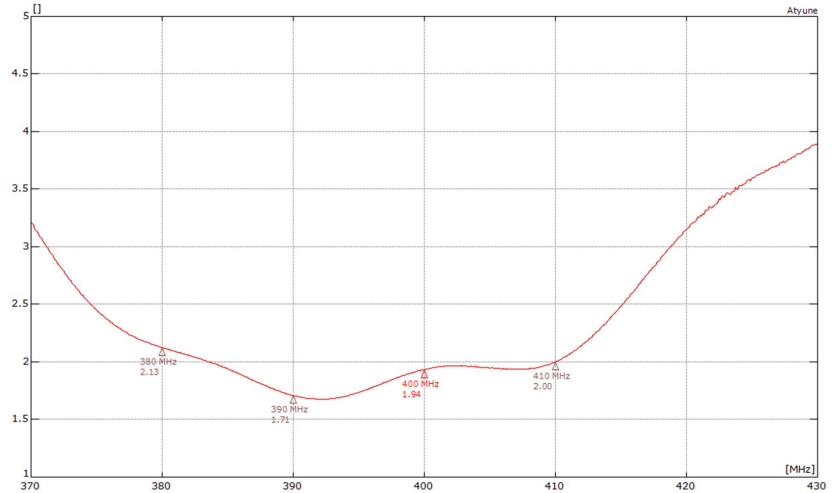

Supply & Modify Covert Mazda 3 Shark Fin Antenna – 1 FUNCTION

VSWR*

This covert antenna is a genuine modified **OEM shark fin** designed for **Mazda** vehicles. It comes pre-painted to **match the vehicle's specific colour code**. After painting, each antenna undergoes **individual testing** to ensure the paint finish does not interfere with frequency performance. The antenna features a single **300mm RG316 low-loss cable** and is available with **various additional functions and frequencies**, including **GPS** and **Wi-Fi**. Please contact us for more information.

Technical Specifications*

Band	TETRA	OEM Functions
Frequency Range (MHz)	380-410MHz	All OEM functions & connectors retained.
Input Power	10W	
Gain	-4.8dBi	
Polarisation	Vertical	
VSWR	<2.5:1	
Impedance	50Ω	
Antenna Connection	SMA (m) 300mm RG316	
Extension Lead	BNC (m) 5m SBC195	

*Tested using 5m of SBC-195 on 1.5m ground plane. Gain Calculated using HFSS.

Subject to change.

Sure Antennas. 6 Woodway Court, Thursby Rd, Bromborough, Merseyside CH62 3PR, United Kingdom
Schiphol Airport Tetra, Transpolis Park, Siriusdreef 17-27, 2132 WT Hoofddorp, Netherlands