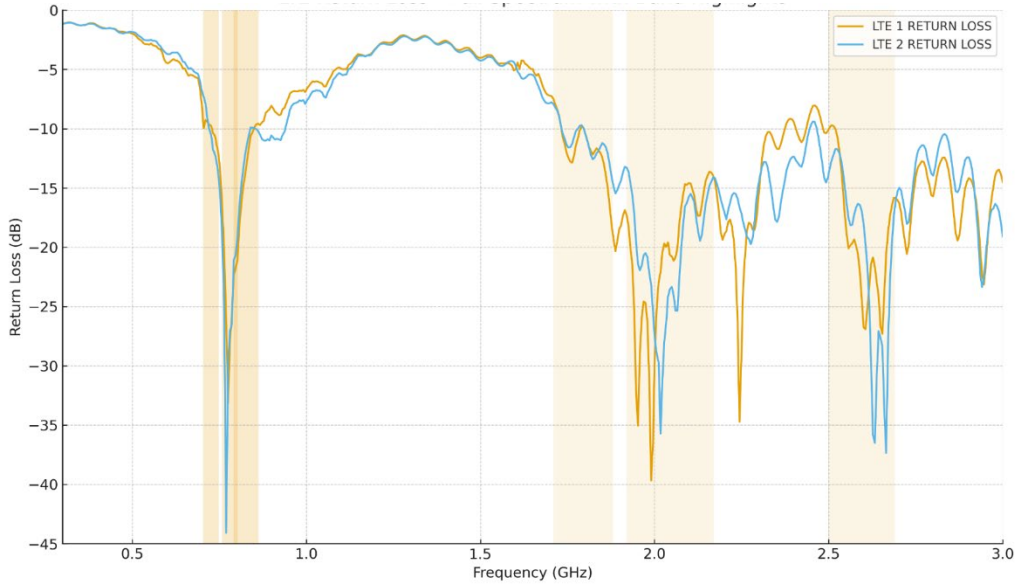

The 'Mallard' is a low-profile, multifunction antenna designed for blue-light and amber-light vehicle fleets, combining up to 9 functions within a single panel-mounted unit. With optional fitting kits, the 'Mallard' can be installed using the existing OEM mounting hole, preventing the need to drill additional holes and maintaining OEM functions.

Technical Specifications

Part No.	7000-313
Electrical Data	2G 3G 4G 5G
Frequency Range (MHz)	698-6000 MHz
Band	2x2 MiMo 2G 3G 4G 5G
VSWR	<2.1:1 TYPICALLY 1.5:1
Gain	Minimum 4dBi
Isolation	<-25dB
Polarisation	Vertical
Pattern	Omni-directional
Impedance	50Ω
Max Power Input (W)	10W
GPS/GLONASS	
Frequency Range (MHz)	1562-1612
VSWR	<2:1
Gain	26dB
Polarisation	Right Hand Circular
Operating Voltage	3-5v DC (fed via coax)
Cable	2x 230mm RG316 Terminated to SMA (m)
Mechanical Data	
Dimensions (mm)	H80xW70xL230
Operating Temp (°C)	-40 / +80°C (-40° / 176°F)
Material	ABS/PC
Colour	Black
Weight (g)	310
Ingress Protection	IP66
Cable Data	
Cable Type	RG316
length	160mm
Diameter	2.8
Termination	SMA (f)
Mounting Data	
Mounting Type	Panel mount
Mounting Hole (mm)	15mm
Max Panel Thickness (mm)	10mm

Subject to change without prior notice.

LTE Isolation

LTE Port Mismatch Efficiency

LTE Return Loss

Antenna 3D Gain Plots

820MHz

1820MHz

2140MHz

2600MHz

3600MHz

All graphs & diagrams subject to change without prior notice.

Sure Antennas. 6 Woodway Court, Thursby Rd, Bromborough, Merseyside CH62 3PR, United Kingdom
 Schiphol Airport Tetra, Transpolis Park, Siriusdreef 17-27, 2132 WT Hoofddorp, Netherlands