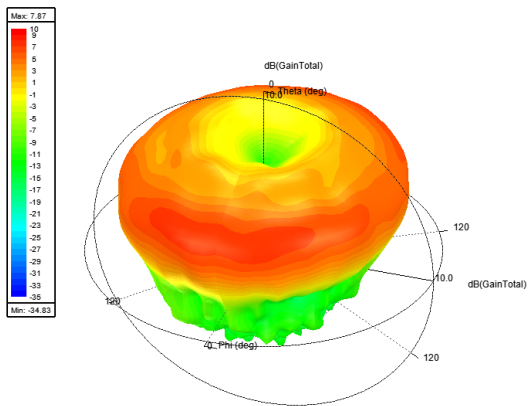

3600MHz

All graphs & diagrams subject to change without prior notice.

Sure Antennas. 6 Woodway Court, Thursby Rd, Bromborough, Merseyside CH62 3PR, United Kingdom
Schiphol Airport Tetra, Transpolis Park, Siriusdreef 17-27, 2132 WT Hoofddorp, Netherlands

T. +44 (0)151 363 7377 | E. sales@sure-antennas.com

www.sure-antennas.com

A brand of