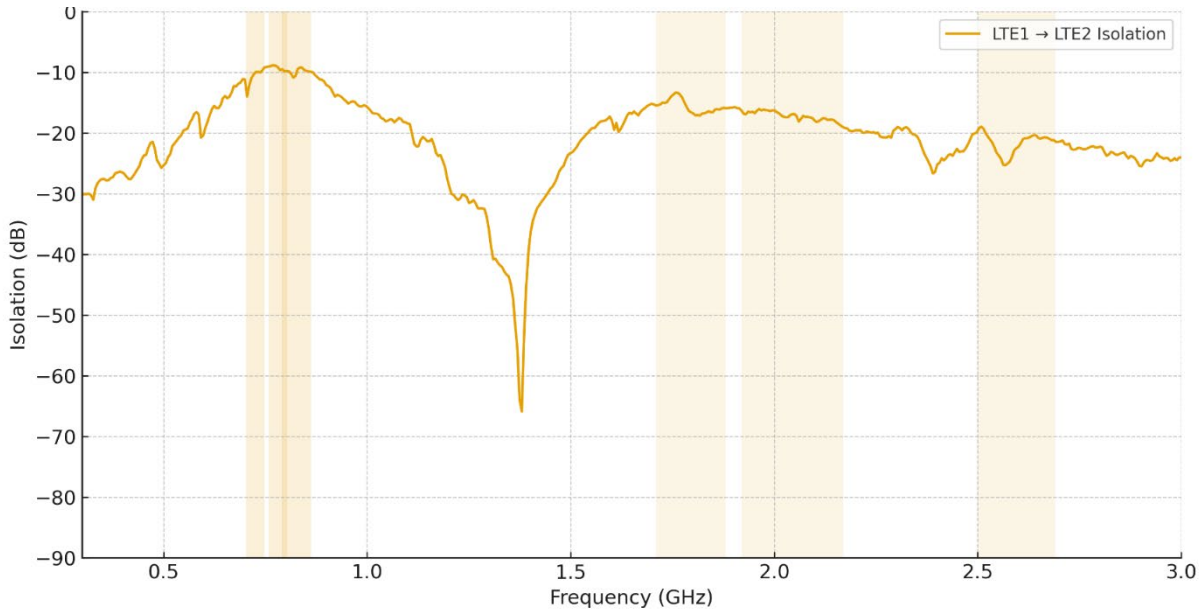

The 'Mallard' is a low-profile, multifunction antenna designed for blue-light and amber-light vehicle fleets, combining up to 9 functions within a single panel-mounted unit. With optional fitting kits, the 'Mallard' can be installed using the existing OEM mounting hole, preventing the need to drill additional holes and maintaining OEM functions.

This variant supports **3 Functions** including **2x LTE** and **1x GPS**

Also Available in White: Part No. 7000-203

Supplied Coax Extension Cables

Coax Cables	2x LTE	1x GPS
Cable Type	SBC240	SBC100
length	5m or 3m	5m or 3m
Diameter (mm)	6.1	2.8
Min. Bend Radius (mm)	30	14
Operating Temp. °C	-40-80	-40-80
Termination	SMA (m)	SMA (m)
Labeling	LTE M & LTE A	GPS

Technical Specifications

Part No.	7000-313
Electrical Data	2G 3G 4G 5G
Frequency Range (MHz)	698-6000 MHz
Band	2x2 MiMo 2G 3G 4G 5G
VSWR	<2.1:1 TYPICALLY 1.5:1
Gain	Minimum 4dBi
Isolation	<-25dB
Polarisation	Vertical
Pattern	Omni-directional
Impedance	50Ω
Max Power Input (W)	10W
GPS/GLONASS	
Frequency Range (MHz)	1562-1612
VSWR	<2:1
Gain	26dB
Polarisation	Right Hand Circular
Operating Voltage	3-5v DC (fed via coax)
Cable	2x 230mm RG316 Terminated to SMA (m)
Mechanical Data	
Dimensions (mm)	H80xW70xL230
Operating Temp (°C)	-40 / +80°C (-40° / 176°F)
Material	ABS/PC
Colour	Black
Weight (g)	310
Ingress Protection	IP66
Cable Data	
Cable Type	RG316
length	160mm
Diameter	2.8
Termination	SMA (f)
Mounting Data	
Mounting Type	Panel mount
Mounting Hole (mm)	15mm
Max Panel Thickness (mm)	10mm

Subject to change without prior notice.

LTE Isolation

LTE Port Mismatch Efficiency

LTE Return Loss

Antenna 3D Gain Plots

820MHz

1820MHz

2140MHz