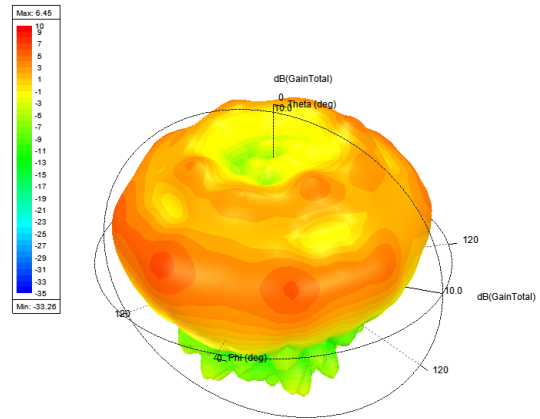

Antenna 3D Gain Plots

2600MHz

All graphs & diagrams subject to change without prior notice.

Sure Antennas. 6 Woodway Court, Thursby Rd, Bromborough, Merseyside CH62 3PR, United Kingdom
Schiphol Airport Tetra, Transpolis Park, Siriusdreef 17-27, 2132 WT Hoofddorp, Netherlands

T. +44 (0)151 363 7377 | E. sales@sure-antennas.com

www.sure-antennas.com

A brand of