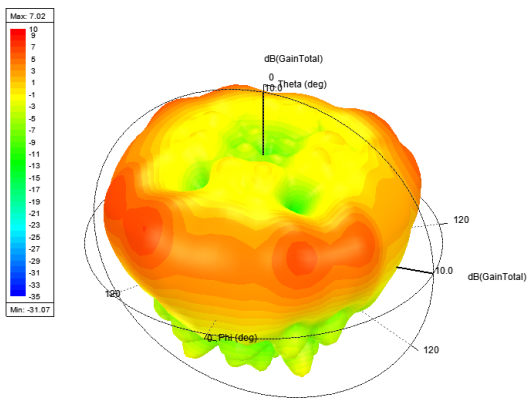

Technical Specifications

Part No.	7000-313
Electrical Data	2G 3G 4G 5G
Frequency Range (MHz)	698-6000 MHz
Band	2x2 MiMo 2G 3G 4G 5G
VSWR	<2.1:1 TYPICALLY 1.5:1
Gain	Minimum 4dBi
Isolation	<-25dB
Polarisation	Vertical
Pattern	Omni-directional
Impedance	50Ω
Max Power Input (W)	10W
GPS/GLONASS	
Frequency Range (MHz)	1562-1612
VSWR	<2:1
Gain	26dB
Polarisation	Right Hand Circular
Operating Voltage	3-5v DC (fed via coax)
Cable	2x 230mm RG316 Terminated to SMA (m)
Mechanical Data	
Dimensions (mm)	H80xW70xL230
Operating Temp (°C)	-40 / +80°C (-40° / 176°F)
Material	ABS/PC
Colour	Black
Weight (g)	310
Ingress Protection	IP66
Cable Data	
Cable Type	RG316
length	160mm
Diameter	2.8
Termination	SMA (f)
Mounting Data	
Mounting Type	Panel mount
Mounting Hole (mm)	15mm
Max Panel Thickness (mm)	10mm

Subject to change without prior notice.

LTE Isolation

LTE Port Mismatch Efficiency

LTE Return Loss

Antenna 3D Gain Plots

820MHz

1820MHz

2140MHz