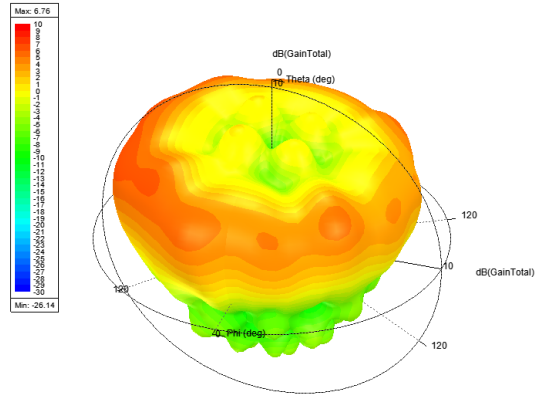

Technical Specifications

Part No.	7000-313
Electrical Data	2G 3G 4G 5G
Frequency Range (MHz)	698-6000 MHz
Band	2x2 MiMo 2G 3G 4G 5G
VSWR	<2.1:1 TYPICALLY 1.5:1
Gain	Minimum 4dBi
Isolation	<-25dB
Polarisation	Vertical
Pattern	Omni-directional
Impedance	50Ω
Max Power Input (W)	10W
GPS/GLONASS	
Frequency Range (MHz)	1562-1612
VSWR	<2:1
Gain	26dB
Polarisation	Right Hand Circular
Operating Voltage	3-5v DC (fed via coax)
Cable	2x 230mm RG316 Terminated to SMA (m)
Mechanical Data	
Dimensions (mm)	H80xW70xL230
Operating Temp (°C)	-40 / +80°C (-40° / 176°F)
Material	ABS/PC
Colour	Black
Weight (g)	310
Ingress Protection	IP66
Cable Data	
Cable Type	RG316
length	160mm
Diameter	2.8
Termination	SMA (f)
Mounting Data	
Mounting Type	Panel mount
Mounting Hole (mm)	15mm
Max Panel Thickness (mm)	10mm

Subject to change without prior notice.

LTE Isolation

LTE Port Mismatch Efficiency

LTE Return Loss

Antenna 3D Gain Plots

820MHz

1820MHz

2140MHz