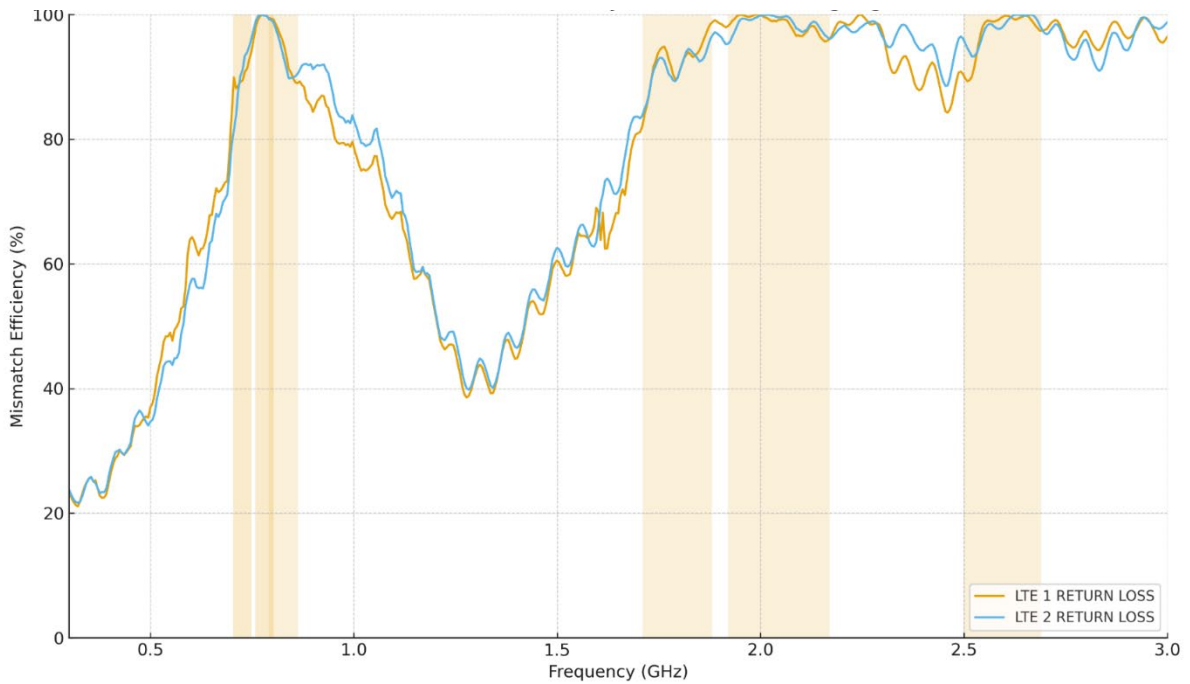

The 'Mallard' is a low-profile, multifunction antenna designed for blue-light and amber-light vehicle fleets, combining up to 9 functions within a single panel-mounted unit. With optional fitting kits, the 'Mallard' can be installed using the existing OEM mounting hole, preventing the need to drill additional holes and maintaining OEM functions.

This variant supports **3 Functions** including **2x LTE** and **1x GPS**

Also Available in White: Part No. 7000-203

Supplied Coax Extension Cables

Coax Cables	2x LTE	1x GPS
Cable Type	SBC240	SBC100
length	5m or 3m	5m or 3m
Diameter (mm)	6.1	2.8
Min. Bend Radius (mm)	30	14
Operating Temp. °C	-40-80	-40-80
Termination	SMA (m)	SMA (m)
Labeling	LTE M & LTE A	GPS

Technical Specifications

Part No.	7000-313
Electrical Data	2G 3G 4G 5G
Frequency Range (MHz)	698-6000 MHz
Band	2x2 MiMo 2G 3G 4G 5G
VSWR	<2.1:1 TYPICALLY 1.5:1
Gain	Minimum 4dBi
Isolation	<-25dB
Polarisation	Vertical
Pattern	Omni-directional
Impedance	50Ω
Max Power Input (W)	10W
GPS/GLONASS	
Frequency Range (MHz)	1562-1612
VSWR	<2:1
Gain	26dB
Polarisation	Right Hand Circular
Operating Voltage	3-5v DC (fed via coax)
Cable	2x 230mm RG316 Terminated to SMA (m)
Mechanical Data	
Dimensions (mm)	H80xW70xL230
Operating Temp (°C)	-40 / +80°C (-40° / 176°F)
Material	ABS/PC
Colour	Black
Weight (g)	310
Ingress Protection	IP66
Cable Data	
Cable Type	RG316
length	160mm
Diameter	2.8
Termination	SMA (f)
Mounting Data	
Mounting Type	Panel mount
Mounting Hole (mm)	15mm
Max Panel Thickness (mm)	10mm

Subject to change without prior notice.

LTE Isolation

LTE Port Mismatch Efficiency

LTE Return Loss

Antenna 3D Gain Plots

820MHz

1820MHz

2140MHz