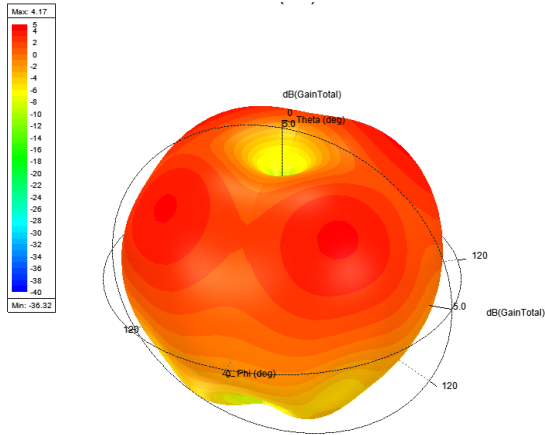

Technical Specifications

Part No.	7000-313
Electrical Data	2G 3G 4G 5G
Frequency Range (MHz)	698-6000 MHz
Band	2x2 MiMo 2G 3G 4G 5G
VSWR	<2.1:1 TYPICALLY 1.5:1
Gain	Minimum 4dBi
Isolation	<-25dB
Polarisation	Vertical
Pattern	Omni-directional
Impedance	50Ω
Max Power Input (W)	10W
GPS/GLONASS	
Frequency Range (MHz)	1562-1612
VSWR	<2:1
Gain	26dB
Polarisation	Right Hand Circular
Operating Voltage	3-5v DC (fed via coax)
Cable	2x 230mm RG316 Terminated to SMA (m)
Mechanical Data	
Dimensions (mm)	H80xW70xL230
Operating Temp (°C)	-40 / +80°C (-40° / 176°F)
Material	ABS/PC
Colour	Black
Weight (g)	310
Ingress Protection	IP66
Cable Data	
Cable Type	RG316
length	160mm
Diameter	2.8
Termination	SMA (f)
Mounting Data	
Mounting Type	Panel mount
Mounting Hole (mm)	15mm
Max Panel Thickness (mm)	10mm

Subject to change without prior notice.

LTE Isolation

LTE Port Mismatch Efficiency

LTE Return Loss

Antenna 3D Gain Plots

820MHz

1820MHz

2140MHz