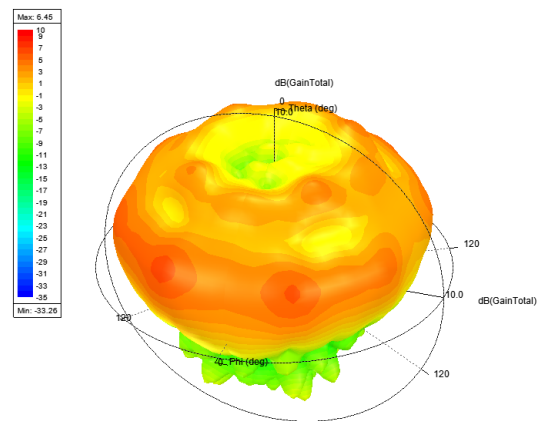

Additional options available upon request.

SK0200170 'Mallard' 2-in-1 Antenna Black incl. 5m Coax Cables

Technical Specifications

Electrical Data		Wi-Fi
Frequency Range (MHz)		2.4 GHz & 5.8GHz
Band		2x2 MiMo Dual Band Wi-Fi
VSWR		<2.1:1 TYPICALLY 1.5:1
Gain		Minimum 4dBi
Isolation		<-25dB
Polarisation		Vertical
Pattern		Omni-directional
Impedance		50Ω
Max Power Input (W)		10W
Mechanical Data		
Dimensions (mm)		H80xW70xL230
Operating Temp (°C)		-40 / +80°C (-40° / 176°F)
Material		ABS/PC
Colour		Black
Weight (g)		310
Ingress Protection		IP66
Cable Data		
Cable Type		RG316
length		200mm
Diameter		2.8
Termination		SMA (m) Reverse Polarity
Mounting Data		
Mounting Type		Panel mount
Mounting Hole (mm)		15mm
Max Panel Thickness (mm)		10mm

Wi-Fi Port Isolation

Wi-Fi Port Mismatch Efficiency

Wi-Fi Port Return Loss

Antenna 3D Gain Plots

820MHz

1820MHz

2140MHz

2600MHz