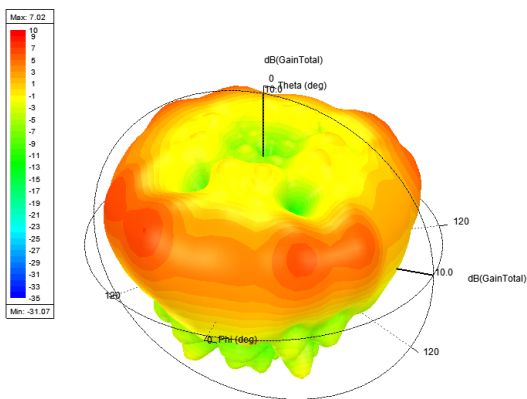

Wi-Fi Port Isolation

Wi-Fi Port Mismatch Efficiency

Wi-Fi Port Return Loss

Antenna 3D Gain Plots

820MHz

1820MHz

2140MHz

2600MHz