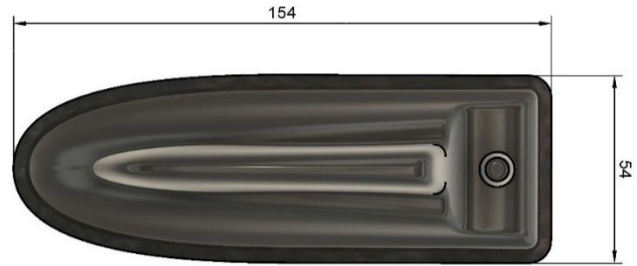

SK0200170 'Mallard' 2-in-1 Antenna
Black incl. 5m Coax Cables

5 YEARS WARRANTY

The '**Mallard**' is a low-profile, multifunction antenna designed for blue-light and amber-light vehicle fleets, combining up to 9 functions within a single panel-mounted unit. With optional fitting kits, the 'Mallard' can be installed using the existing OEM mounting hole, preventing the need to drill additional holes and maintaining OEM functions.

This variant supports **2 Functions** including **2x WiFi**

Also Available in White: Part No. SK0200230

Part No.	Cable Kit Options
SK0200160	Product Kit : Black 2 in 1 Mallard Antenna & 5m Coax Ext Cable Kit : Terminated Cables

Additional options available upon request.

SK0200170 'Mallard' 2-in-1 Antenna Black incl. 5m Coax Cables

Technical Specifications

Electrical Data		Wi-Fi
Frequency Range (MHz)		2.4 GHz & 5.8GHz
Band		2x2 MiMo Dual Band Wi-Fi
VSWR		<2.1:1 TYPICALLY 1.5:1
Gain		Minimum 4dBi
Isolation		<-25dB
Polarisation		Vertical
Pattern		Omni-directional
Impedance		50Ω
Max Power Input (W)		10W
Mechanical Data		
Dimensions (mm)		H80xW70xL230
Operating Temp (°C)		-40 / +80°C (-40° / 176°F)
Material		ABS/PC
Colour		Black
Weight (g)		310
Ingress Protection		IP66
Cable Data		
Cable Type		RG316
length		200mm
Diameter		2.8
Termination		SMA (m) Reverse Polarity
Mounting Data		
Mounting Type		Panel mount
Mounting Hole (mm)		15mm
Max Panel Thickness (mm)		10mm

Subject to change without prior notice.

SK0200170 'Mallard' 2-in-1 Antenna Black incl. 5m Coax Cables

Supplied Coax Extension Cables

Coax Cables	2x Wi-Fi
Cable Type	SBC240
length	5m or 3m
Diameter (mm)	6.1
Min. Bend Radius (mm)	30
Operating Temp. °C	-40-80
Termination	SMA Reverse Polarity (m)
Labeling	WiFi M & WiFi A