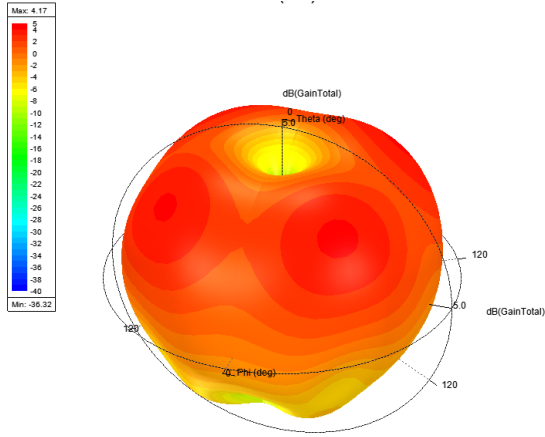

Wi-Fi Port Isolation

Wi-Fi Port Mismatch Efficiency

Wi-Fi Port Return Loss

Antenna 3D Gain Plots

820MHz

1820MHz

2140MHz

2600MHz