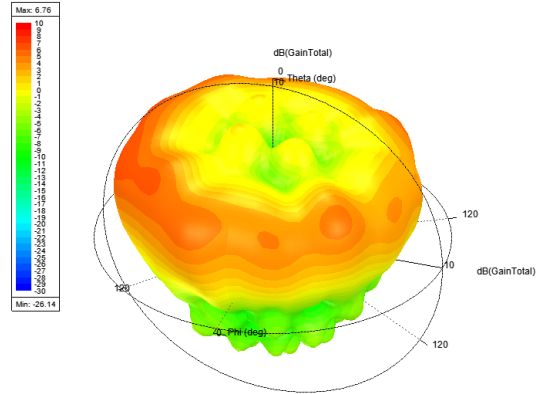

Additional options available upon request.

SK0200170 'Mallard' 2-in-1 Antenna Black incl. 5m Coax Cables

Technical Specifications

Electrical Data		Wi-Fi
Frequency Range (MHz)		2.4 GHz & 5.8GHz
Band		2x2 MiMo Dual Band Wi-Fi
VSWR		<2.1:1 TYPICALLY 1.5:1
Gain		Minimum 4dBi
Isolation		<-25dB
Polarisation		Vertical
Pattern		Omni-directional
Impedance		50Ω
Max Power Input (W)		10W
Mechanical Data		
Dimensions (mm)		H80xW70xL230
Operating Temp (°C)		-40 / +80°C (-40° / 176°F)
Material		ABS/PC
Colour		Black
Weight (g)		310
Ingress Protection		IP66
Cable Data		
Cable Type		RG316
length		200mm
Diameter		2.8
Termination		SMA (m) Reverse Polarity
Mounting Data		
Mounting Type		Panel mount
Mounting Hole (mm)		15mm
Max Panel Thickness (mm)		10mm

Wi-Fi Port Isolation

Wi-Fi Port Mismatch Efficiency

Wi-Fi Port Return Loss

Antenna 3D Gain Plots

820MHz

1820MHz

2140MHz

2600MHz