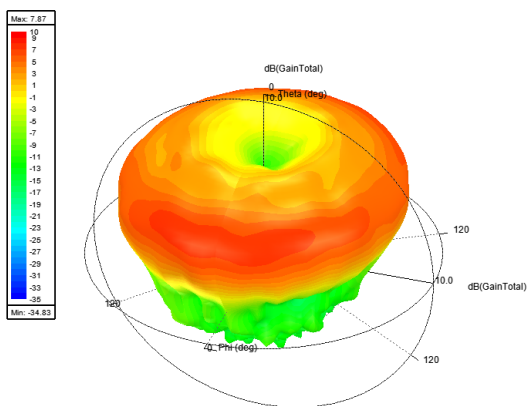

Antenna 3D Gain Plots

3600MHz

All graphs & diagrams subject to change without prior notice.

Sure Antennas. 6 Woodway Court, Thursby Rd, Bromborough, Merseyside CH62 3PR, United Kingdom
Schiphol Airport Tetra, Transpolis Park, Siriusdreef 17-27, 2132 WT Hoofddorp, Netherlands

T. +44 (0)151 363 7377 | E. sales@sure-antennas.com