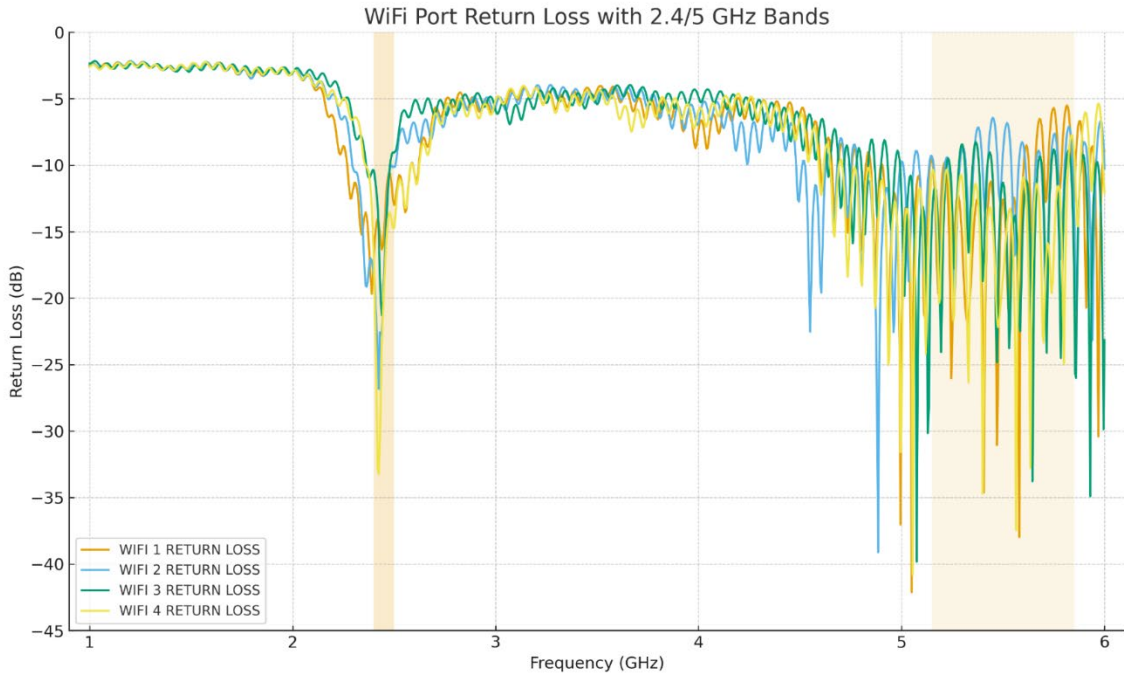

Additional options available upon request.

SK0200170 'Mallard' 2-in-1 Antenna Black incl. 5m Coax Cables

Technical Specifications

Electrical Data		Wi-Fi
Frequency Range (MHz)		2.4 GHz & 5.8GHz
Band		2x2 MiMo Dual Band Wi-Fi
VSWR		<2.1:1 TYPICALLY 1.5:1
Gain		Minimum 4dBi
Isolation		<-25dB
Polarisation		Vertical
Pattern		Omni-directional
Impedance		50Ω
Max Power Input (W)		10W
Mechanical Data		
Dimensions (mm)		H80xW70xL230
Operating Temp (°C)		-40 / +80°C (-40° / 176°F)
Material		ABS/PC
Colour		Black
Weight (g)		310
Ingress Protection		IP66
Cable Data		
Cable Type		RG316
length		200mm
Diameter		2.8
Termination		SMA (m) Reverse Polarity
Mounting Data		
Mounting Type		Panel mount
Mounting Hole (mm)		15mm
Max Panel Thickness (mm)		10mm

Subject to change without prior notice.

SK0200170 'Mallard' 2-in-1 Antenna Black incl. 5m Coax Cables

Supplied Coax Extension Cables

Coax Cables	2x Wi-Fi
Cable Type	SBC240
length	5m or 3m
Diameter (mm)	6.1
Min. Bend Radius (mm)	30
Operating Temp. °C	-40-80
Termination	SMA Reverse Polarity (m)
Labeling	WiFi M & WiFi A

Wi-Fi Port Isolation

Wi-Fi Port Mismatch Efficiency

Wi-Fi Port Return Loss

Antenna 3D Gain Plots

820MHz

1820MHz

2140MHz

2600MHz