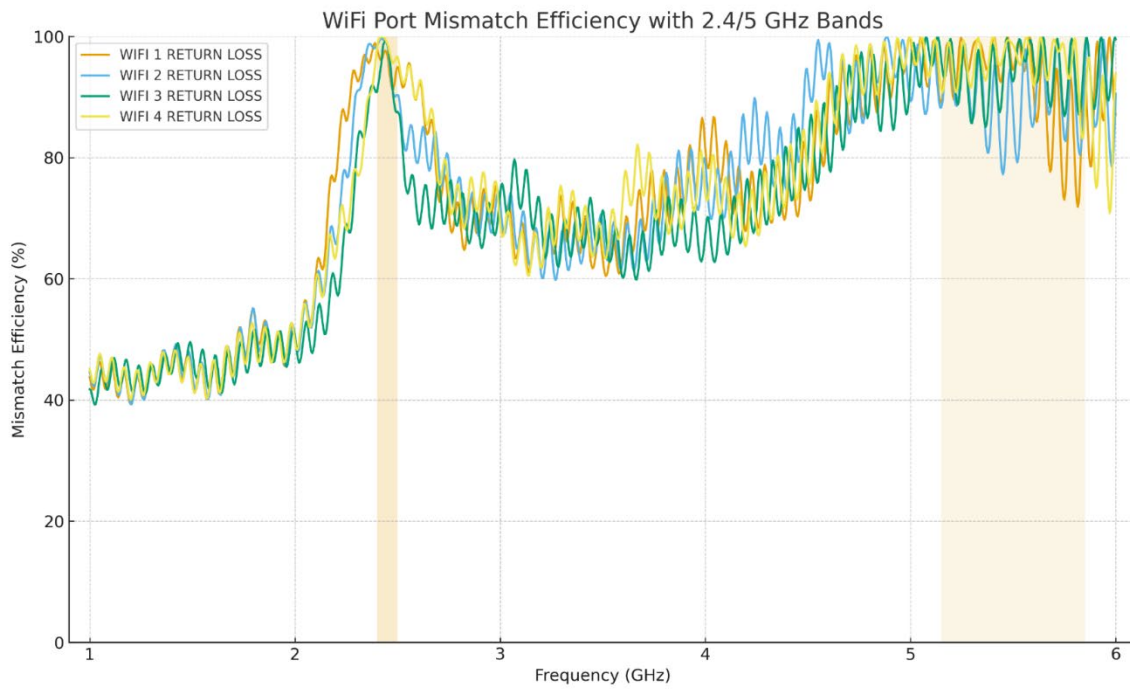

Additional options available upon request.

SK0200170 'Mallard' 2-in-1 Antenna Black incl. 5m Coax Cables

Technical Specifications

Electrical Data		Wi-Fi
Frequency Range (MHz)		2.4 GHz & 5.8GHz
Band		2x2 MiMo Dual Band Wi-Fi
VSWR		<2.1:1 TYPICALLY 1.5:1
Gain		Minimum 4dBi
Isolation		<-25dB
Polarisation		Vertical
Pattern		Omni-directional
Impedance		50Ω
Max Power Input (W)		10W
Mechanical Data		
Dimensions (mm)		H80xW70xL230
Operating Temp (°C)		-40 / +80°C (-40° / 176°F)
Material		ABS/PC
Colour		Black
Weight (g)		310
Ingress Protection		IP66
Cable Data		
Cable Type		RG316
length		200mm
Diameter		2.8
Termination		SMA (m) Reverse Polarity
Mounting Data		
Mounting Type		Panel mount
Mounting Hole (mm)		15mm
Max Panel Thickness (mm)		10mm

Subject to change without prior notice.

SK0200170 'Mallard' 2-in-1 Antenna Black incl. 5m Coax Cables

Supplied Coax Extension Cables

Coax Cables	2x Wi-Fi
Cable Type	SBC240
length	5m or 3m
Diameter (mm)	6.1
Min. Bend Radius (mm)	30
Operating Temp. °C	-40-80
Termination	SMA Reverse Polarity (m)
Labeling	WiFi M & WiFi A

Wi-Fi Port Isolation

Wi-Fi Port Mismatch Efficiency

Wi-Fi Port Return Loss

Antenna 3D Gain Plots

820MHz

1820MHz

2140MHz

2600MHz