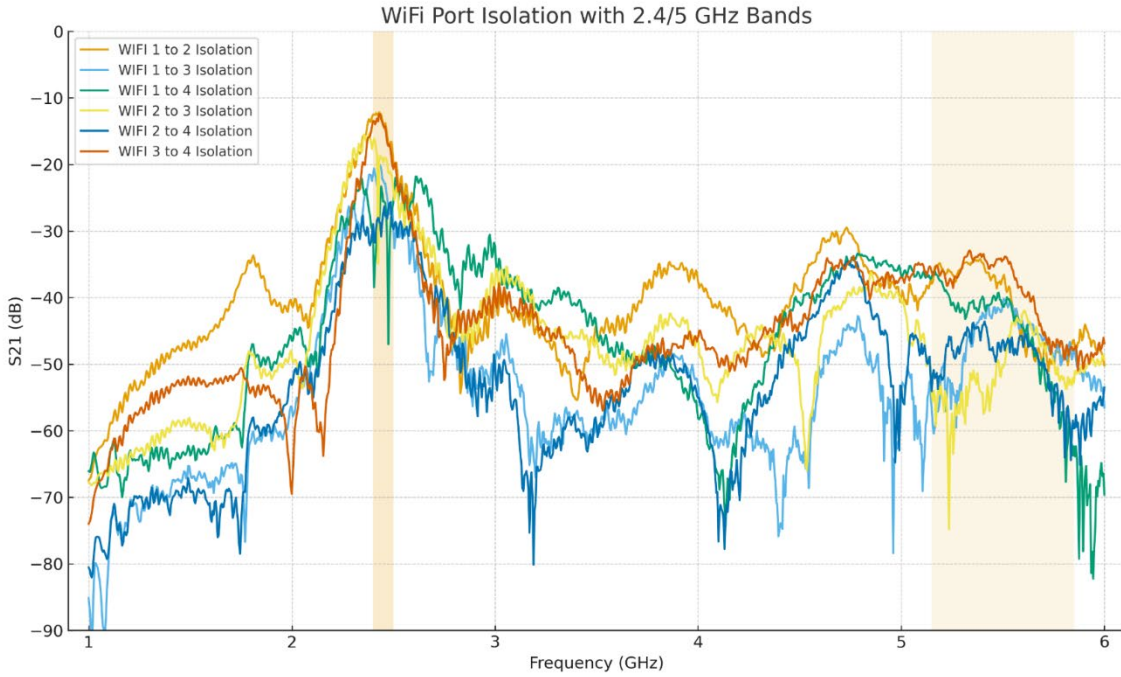

Additional options available upon request.

SK0200170 'Mallard' 2-in-1 Antenna Black incl. 5m Coax Cables

Technical Specifications

Electrical Data		Wi-Fi
Frequency Range (MHz)		2.4 GHz & 5.8GHz
Band		2x2 MiMo Dual Band Wi-Fi
VSWR		<2.1:1 TYPICALLY 1.5:1
Gain		Minimum 4dBi
Isolation		<-25dB
Polarisation		Vertical
Pattern		Omni-directional
Impedance		50Ω
Max Power Input (W)		10W
Mechanical Data		
Dimensions (mm)		H80xW70xL230
Operating Temp (°C)		-40 / +80°C (-40° / 176°F)
Material		ABS/PC
Colour		Black
Weight (g)		310
Ingress Protection		IP66
Cable Data		
Cable Type		RG316
length		200mm
Diameter		2.8
Termination		SMA (m) Reverse Polarity
Mounting Data		
Mounting Type		Panel mount
Mounting Hole (mm)		15mm
Max Panel Thickness (mm)		10mm

Subject to change without prior notice.

SK0200170 'Mallard' 2-in-1 Antenna Black incl. 5m Coax Cables

Supplied Coax Extension Cables

Coax Cables	2x Wi-Fi
Cable Type	SBC240
length	5m or 3m
Diameter (mm)	6.1
Min. Bend Radius (mm)	30
Operating Temp. °C	-40-80
Termination	SMA Reverse Polarity (m)
Labeling	WiFi M & WiFi A

Wi-Fi Port Isolation

Wi-Fi Port Mismatch Efficiency

Wi-Fi Port Return Loss

Antenna 3D Gain Plots

820MHz

1820MHz

2140MHz

2600MHz