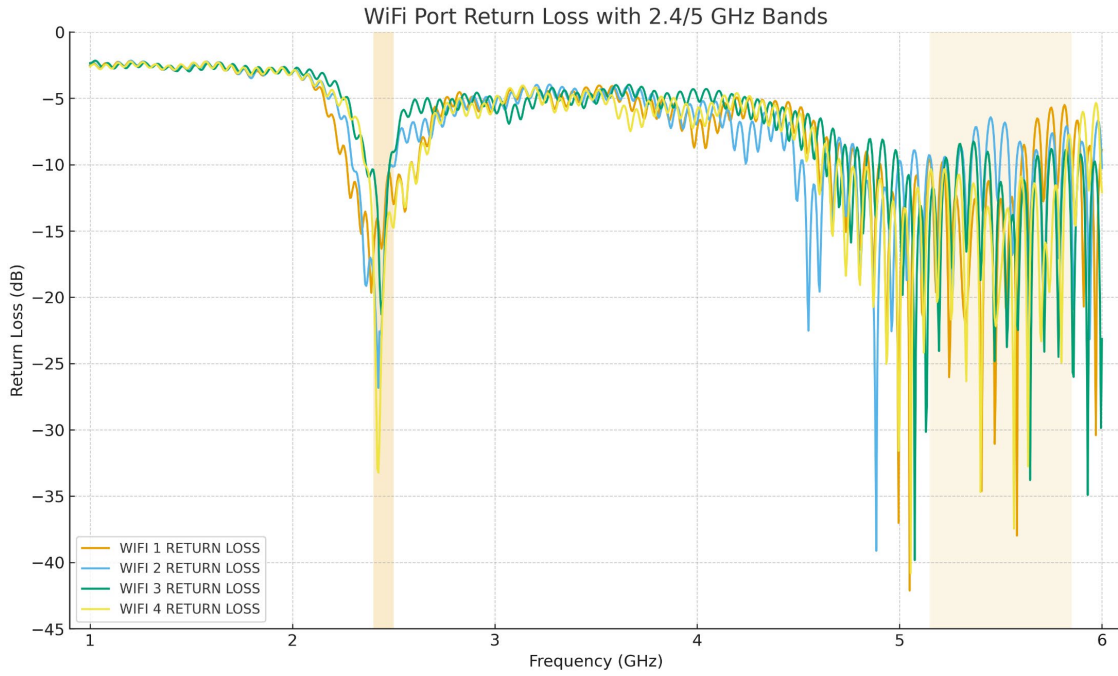

Wi-Fi Port Return Loss