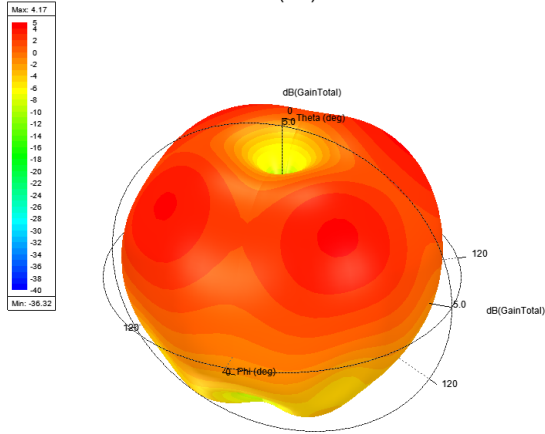

### Wi-Fi Port Mismatch Efficiency

### Wi-Fi Port Return Loss

Antenna 3D Gain Plots

820MHz

1820MHz

2140MHz

2600MHz

3600MHz

All graphs & diagrams subject to change without prior notice.