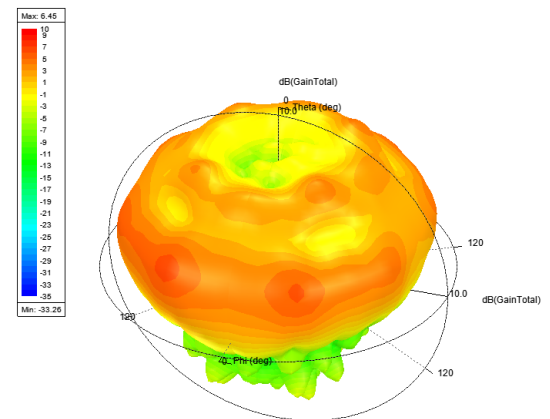

### Wi-Fi Port Mismatch Efficiency

### Wi-Fi Port Return Loss

Antenna 3D Gain Plots

820MHz

1820MHz

2140MHz

2600MHz

3600MHz

All graphs & diagrams subject to change without prior notice.