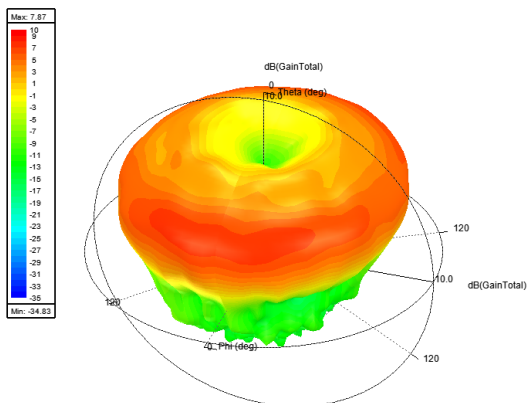

### Wi-Fi Port Return Loss

Antenna 3D Gain Plots

820MHz

1820MHz

2140MHz

2600MHz

3600MHz

All graphs & diagrams subject to change without prior notice.