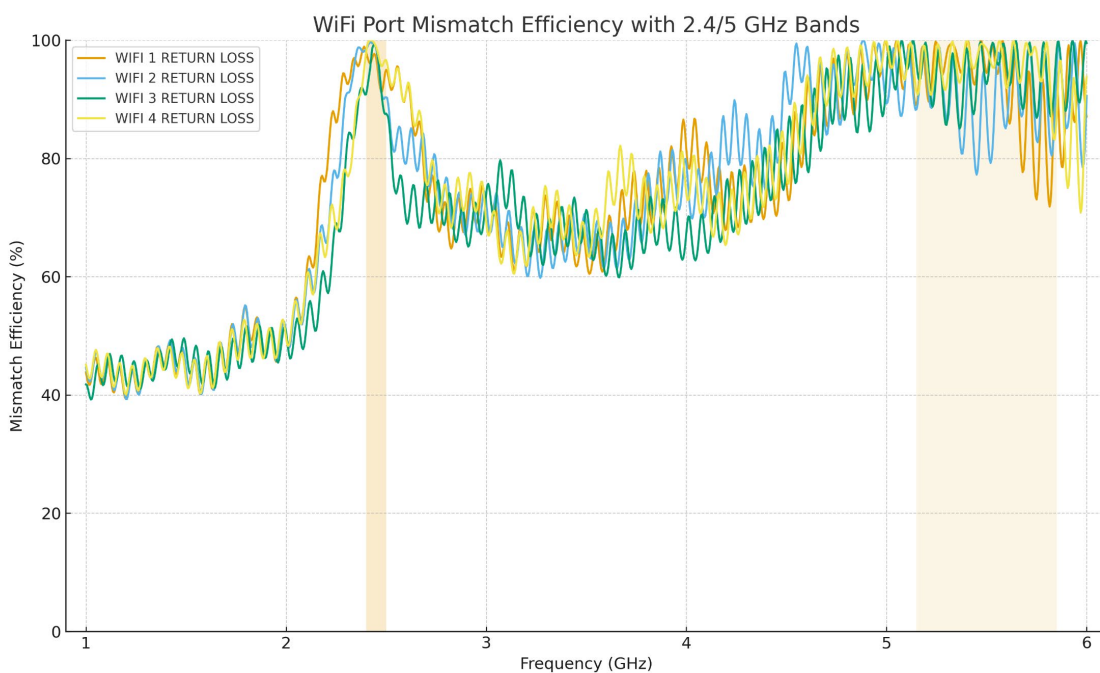

## Supplied Coax Extension Cables

Coax Cables	4x Wi-Fi
Cable Type	SBC240
length	5m or 3m
Diameter (mm)	6.1
Min. Bend Radius (mm)	30
Operating Temp. °C	-40-80
Termination	SMA Reverse Polarity (m)
Labeling	Wi-Fi M & Wi-Fi A

### Wi-Fi Port Isolation

### Wi-Fi Port Mismatch Efficiency