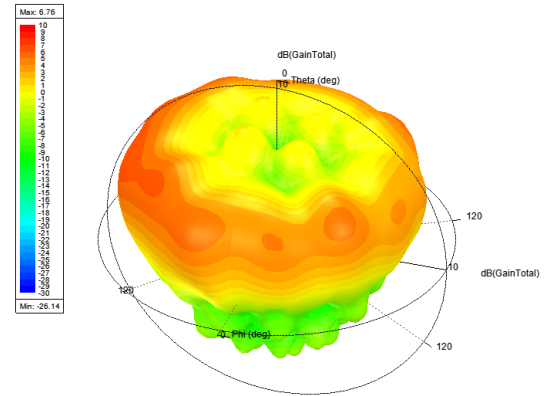

### Wi-Fi Port Mismatch Efficiency

### Wi-Fi Port Return Loss

Antenna 3D Gain Plots

820MHz

1820MHz

2140MHz

2600MHz

3600MHz

All graphs & diagrams subject to change without prior notice.