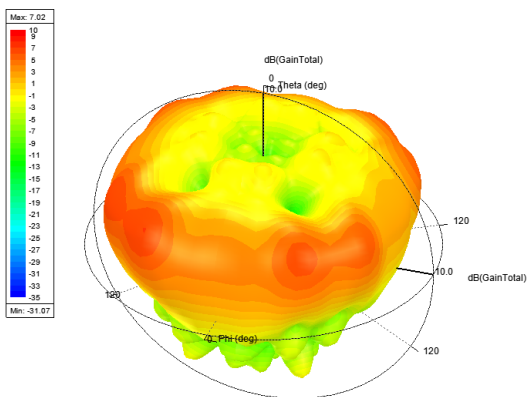

### Wi-Fi Port Mismatch Efficiency

### Wi-Fi Port Return Loss

Antenna 3D Gain Plots

820MHz

1820MHz

2140MHz

2600MHz

3600MHz

All graphs & diagrams subject to change without prior notice.