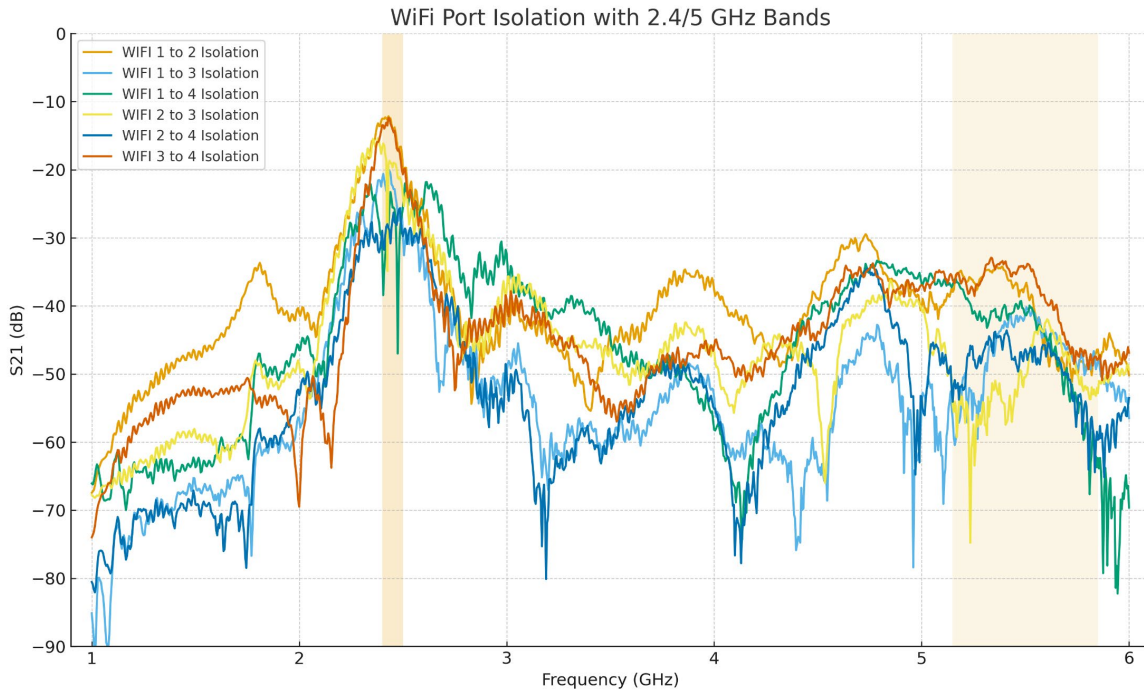

Wi-Fi Port Isolation